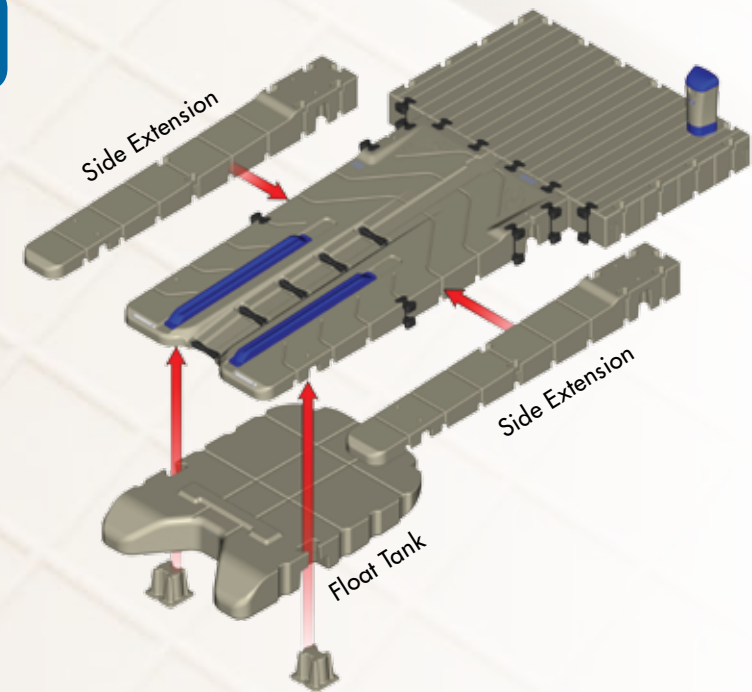

NEW!

EZ BoatPort™

**For Boats
Up To
5,000 lbs!**

Introducing the New EZ BoatPort from EZ Dock

AFTER A LONG DAY ON THE WATER, EASE INTO PORT

EZ Dock's new EZ BoatPort is the perfect choice for many skiffs, runabouts, fishing boats, and jet boats up to 5,000 pounds. Designed like our other EZ Port® products with an easy drive-on, power-off method of dry docking, the EZ BoatPort is self-floating and can move with the changing water levels. It can even be used in as little as two feet of water. Keeping your boat high and dry, the EZ BoatPort eliminates the need for winching, cranking, or hoisting.

The EZ BoatPort's modular design allows for numerous configurations and additional features to fit a wide variety of boat shapes and sizes. With adjustable rollers and bunks, and the ability to add Side Extensions or a Float Tank with Air-Assist Pump, the EZ BoatPort is the most versatile port on the market.

Available with or without skid bunks to fit a large variety of boat sizes & shapes

Supplemental Flotation

Idle Up

Add Power

Roll to Front & Power Off

BP5001-SR

NEW!

Shown with new Side Extensions for additional walking platform

Package Options

Bunk Options
L - Long Bunk
S - Short Bunk

Pump Unit Options
M - Manual Pump Unit
S - Solar Pump Unit
R - Remote Pump Unit

BP2000*

EZ BoatPort Standard
System Dimensions: 80"W x 164"L
90 square feet
For watercraft up to 2,000 lbs