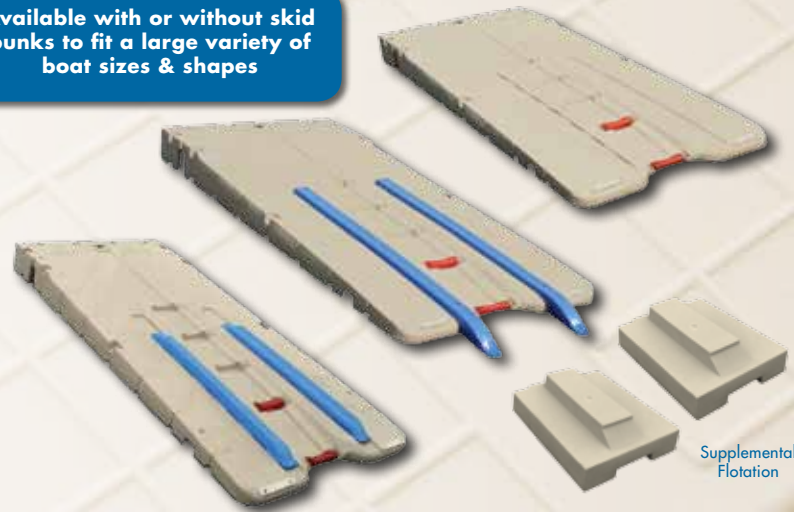

NEW!

EZ BoatPort™

**For Boats
Up To
5,000 lbs!**

Introducing the New EZ BoatPort from EZ Dock

AFTER A LONG DAY ON THE WATER, EASE INTO PORT

EZ Dock's new EZ BoatPort is the perfect choice for many skiffs, runabouts, fishing boats, and jet boats up to 5,000 pounds. Designed like our other EZ Port® products with an easy drive-on, power-off method of dry docking, the EZ BoatPort is self-floating and can move with the changing water levels. It can even be used in as little as two feet of water. Keeping your boat high and dry, the EZ BoatPort eliminates the need for winching, cranking, or hoisting.

The EZ BoatPort's modular design allows for numerous configurations and additional features to fit a wide variety of boat shapes and sizes. With adjustable rollers and bunks, and the ability to add Side Extensions or a Float Tank with Air-Assist Pump, the EZ BoatPort is the most versatile port on the market.

BP5001-SR

BP5001-LM

BP4001-LR

BP3001-LR

BP5001-SR

BP2000-L

Features & Benefits

- Self-centering entry roller
- Easy loading & unloading
- Optional flip-up cleat to secure boat to lift
- Customizable skid bunks to fit a variety of hull shapes
- Supplemental flotation available for added buoyancy
- Fully adjustable keel rollers can be added for certain hulls
- Optional Side Extensions for additional walking platform for larger boats or increased flotation capacity
- Patent-pending Air-Assist Lift design for boats up to 5,000 lbs
- Two replaceable rear wear plates
- Multiple T-nut locations for custom bunks/rollers

Available with or without skid bunks to fit a large variety of boat sizes & shapes

Supplemental Flotation

Idle Up

Add Power

Roll to Front & Power Off

BP5001-SR

NEW!

Shown with new Side Extensions for additional walking platform